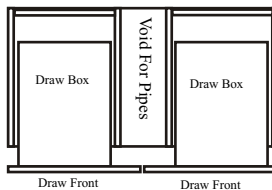

Bamboo Creations

Wall Mounted Vanity Units

Standard unit Height 490mm Including 40mm Bamboo Top

Standard unit Depth 530mm

Door thickness 20mm with 4mm edge chamfer.

Units sold with or without work tops

No backboard fitted on the vanities except on open shelves

Coral Range

CF15
(1500mm)

CF9DD
(900mm)

CF9D
(900mm)

CFD94
(900mm)

CFD124
(1200mm)

CFD92
(900mm)

CFD122
(1200mm)

Plumbing Details

Bamboo Creations

Units Manufactured in 20mm Eco Logic Bamboo
 Available In
 Carbonized Vertical or Horizontal Eco Logic bamboo
 Natural Vertical Horizontal Eco Logic bamboo

Board Types

NV
Natural Vertical